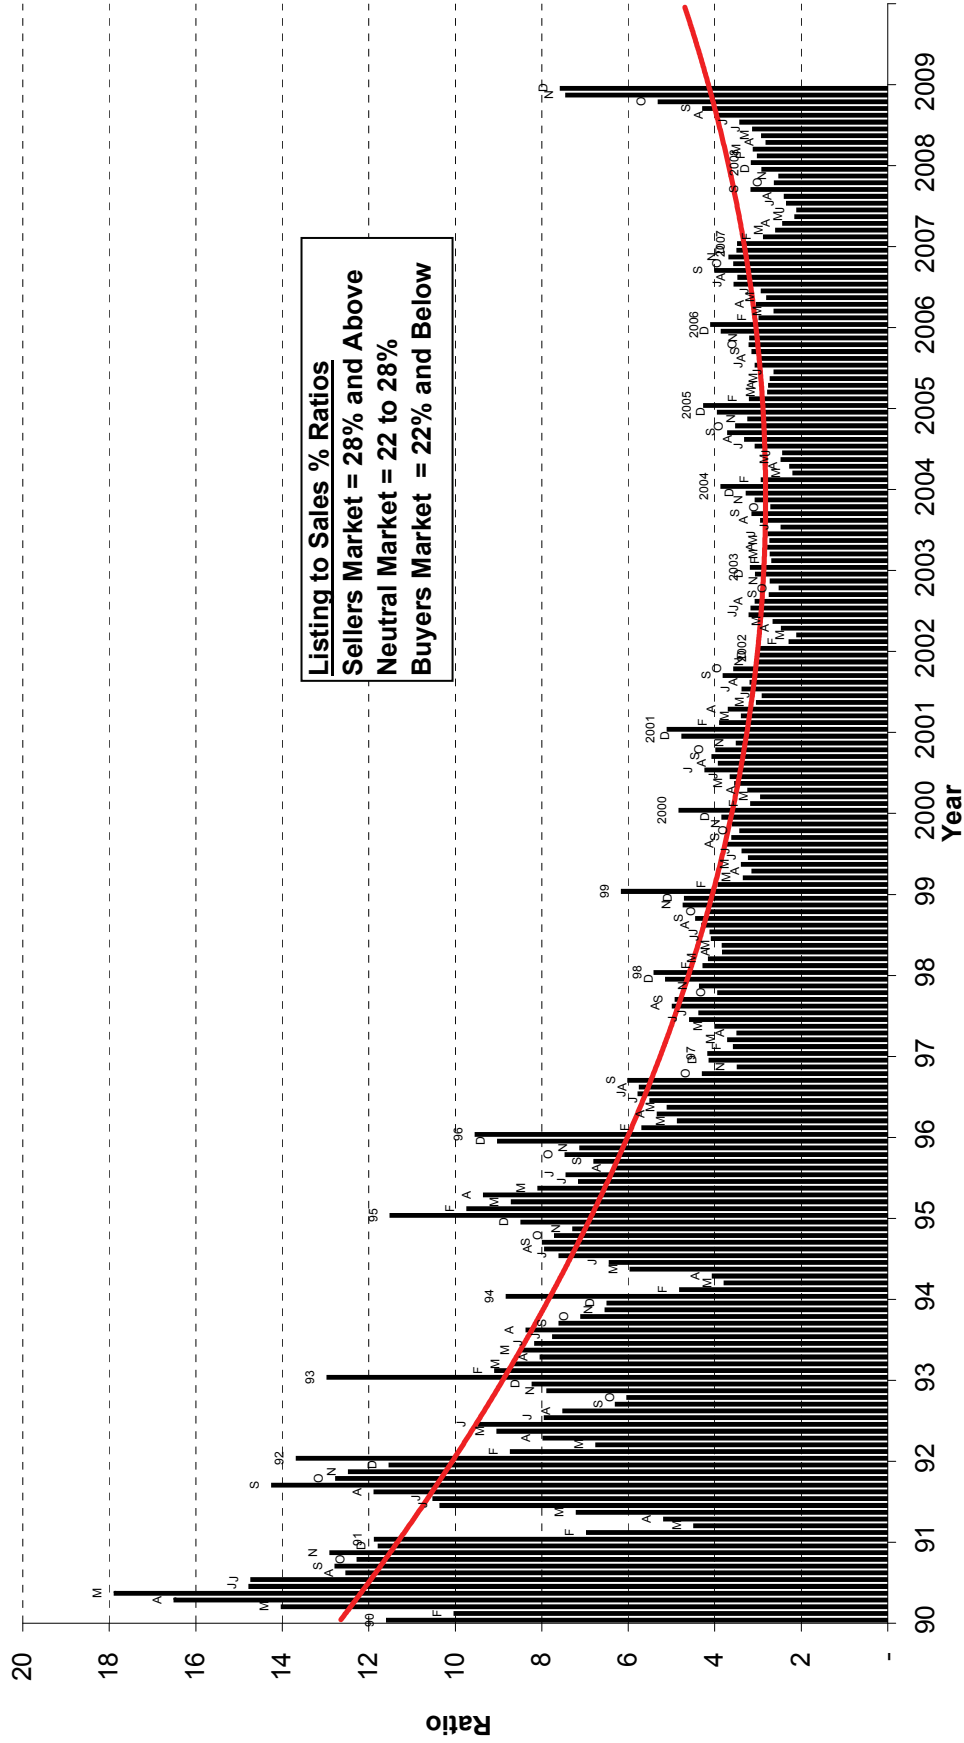

Average Price vs. Mortgage Rates 1999

Toronto Real Estate Board - New vs. Active Listings  
January 1990 To Date

Toronto Real Estate Board - Listing vs. Sales Ratio 1990

Toronto Real Estate Board # Units Sold vs. Average Price  
2000 To Date