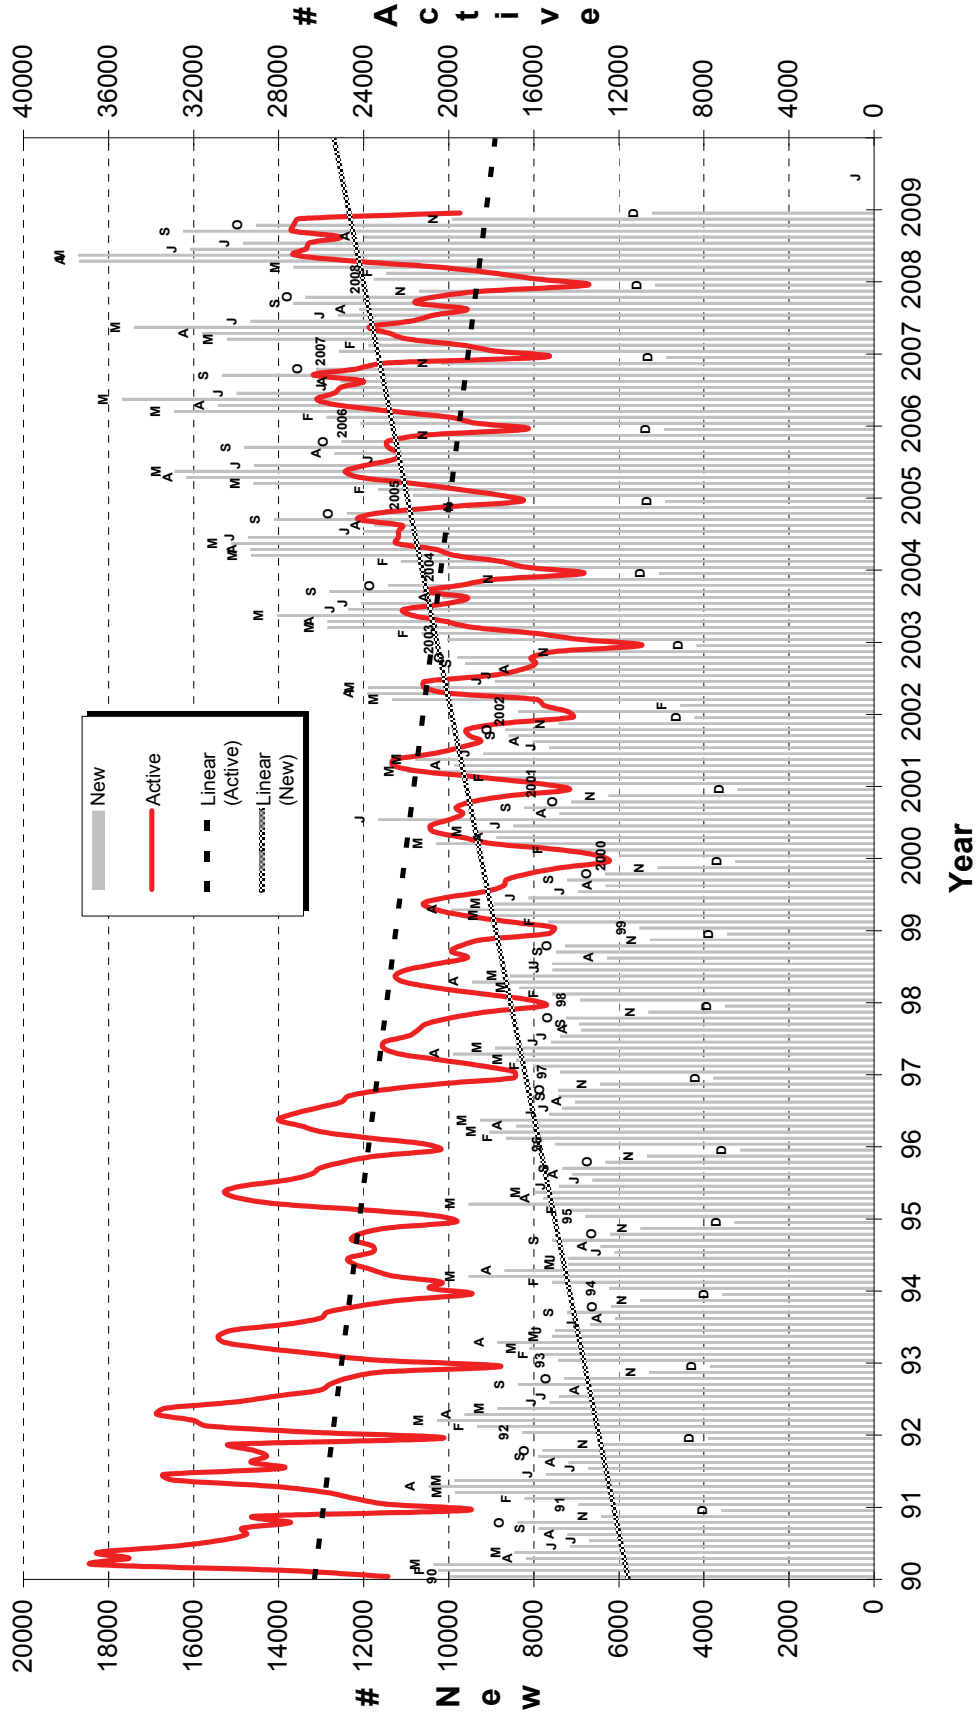

Average Price vs. Mortgage Rates 1999

Toronto Real Estate Board - New vs. Active Listings  
January 1990 To Date

Toronto Real Estate Board - Listing vs. Sales Ratio 1990

Toronto Real Estate Board # Units Sold vs. Average Price  
2000 To Date