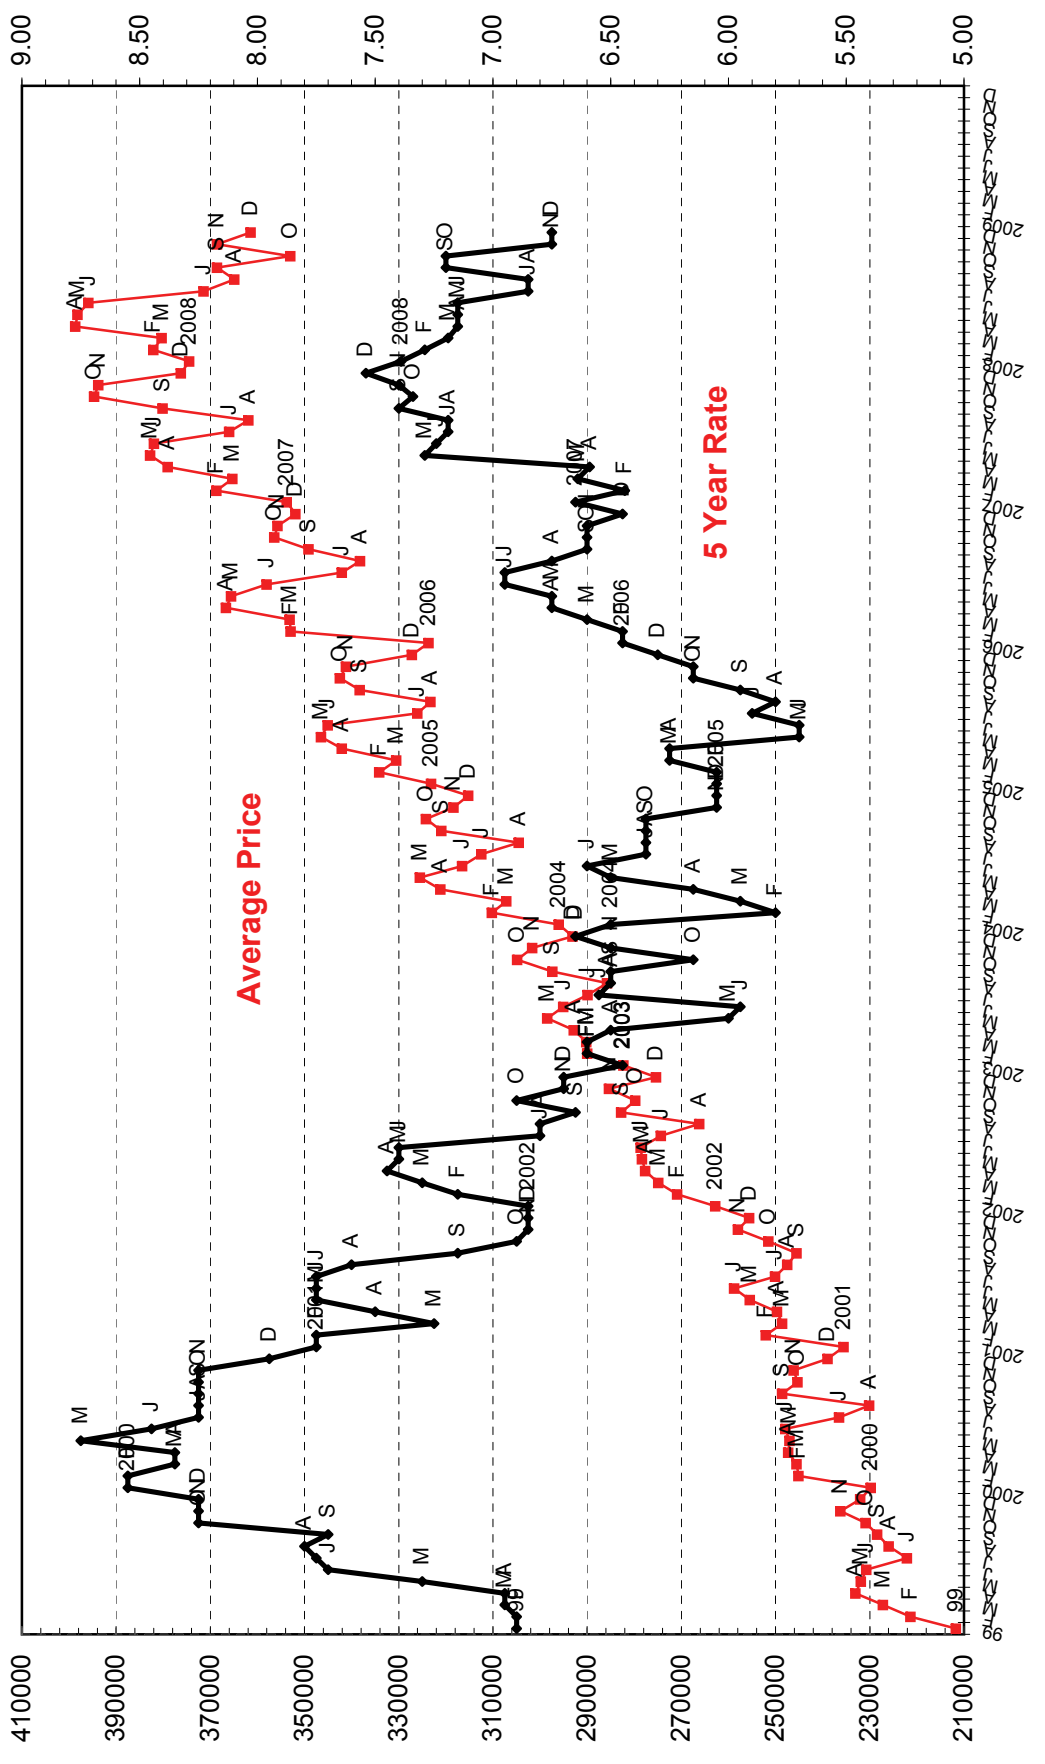

Average Price vs. Mortgage Rates 1999

Toronto Real Estate Board - New vs. Active Listings  
January 1990 To Date

Toronto Real Estate Board - Listing vs. Sales Ratio 1990

Toronto Real Estate Board # Units Sold vs. Average Price  
2000 To Date