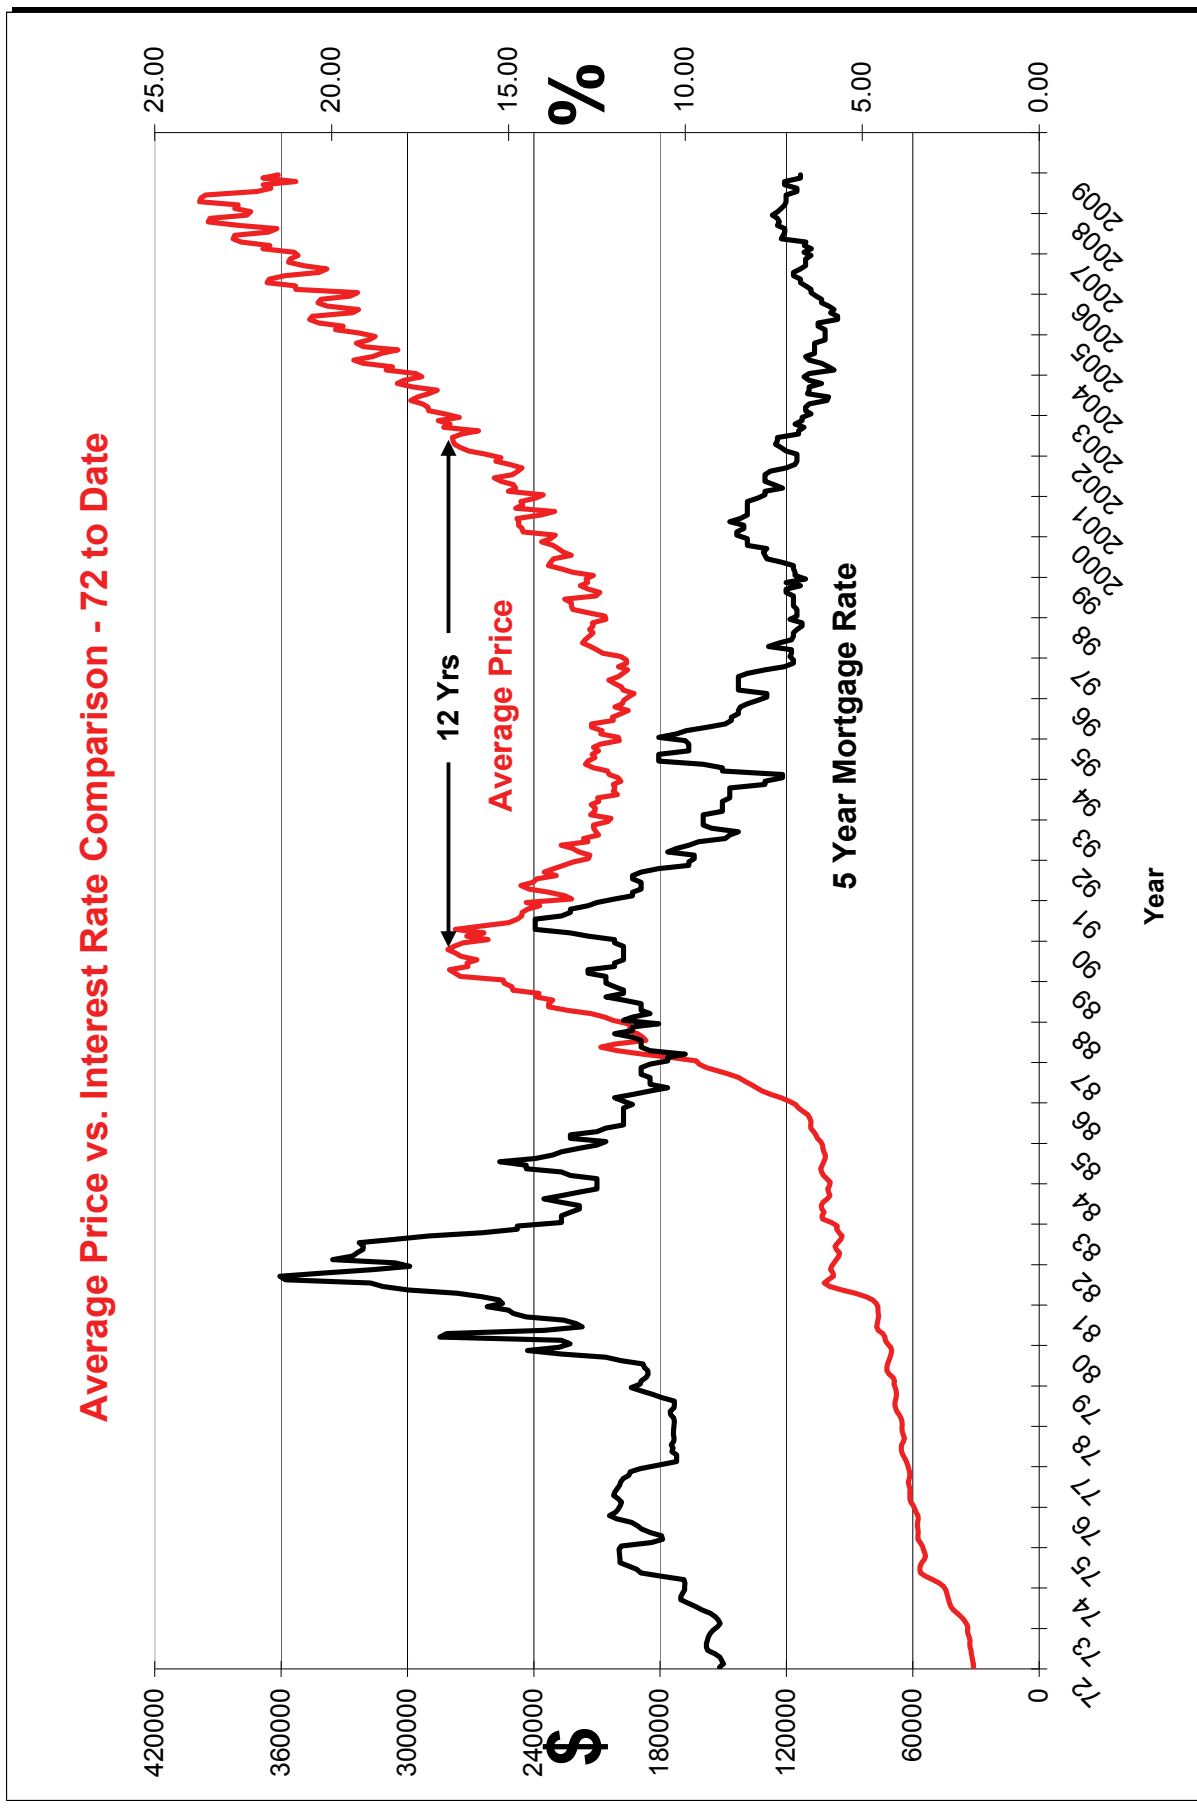

Average Price vs. Mortgage Rates 1999

Toronto Real Estate Board - New vs. Active Listings  
January 1990 To Date

Toronto Real Estate Board - Listing vs. Sales Ratio 1990

Toronto Real Estate Board # Units Sold vs. Average Price  
2000 To Date